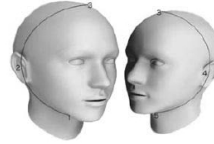

MASKS

Remember that our masks are adjustable! If you receive your mask and are unsure if it fits, please ask your coach or an experienced team mate to help you adjust it.

Use bold measures when ordering. The other numbers are used for reference.

SIZE	SS	SM	SL	S	M	L	XL
Measurement around face	51cm	52cm	53-54	56-59cm	61-64cm	66-69cm	73-76cm